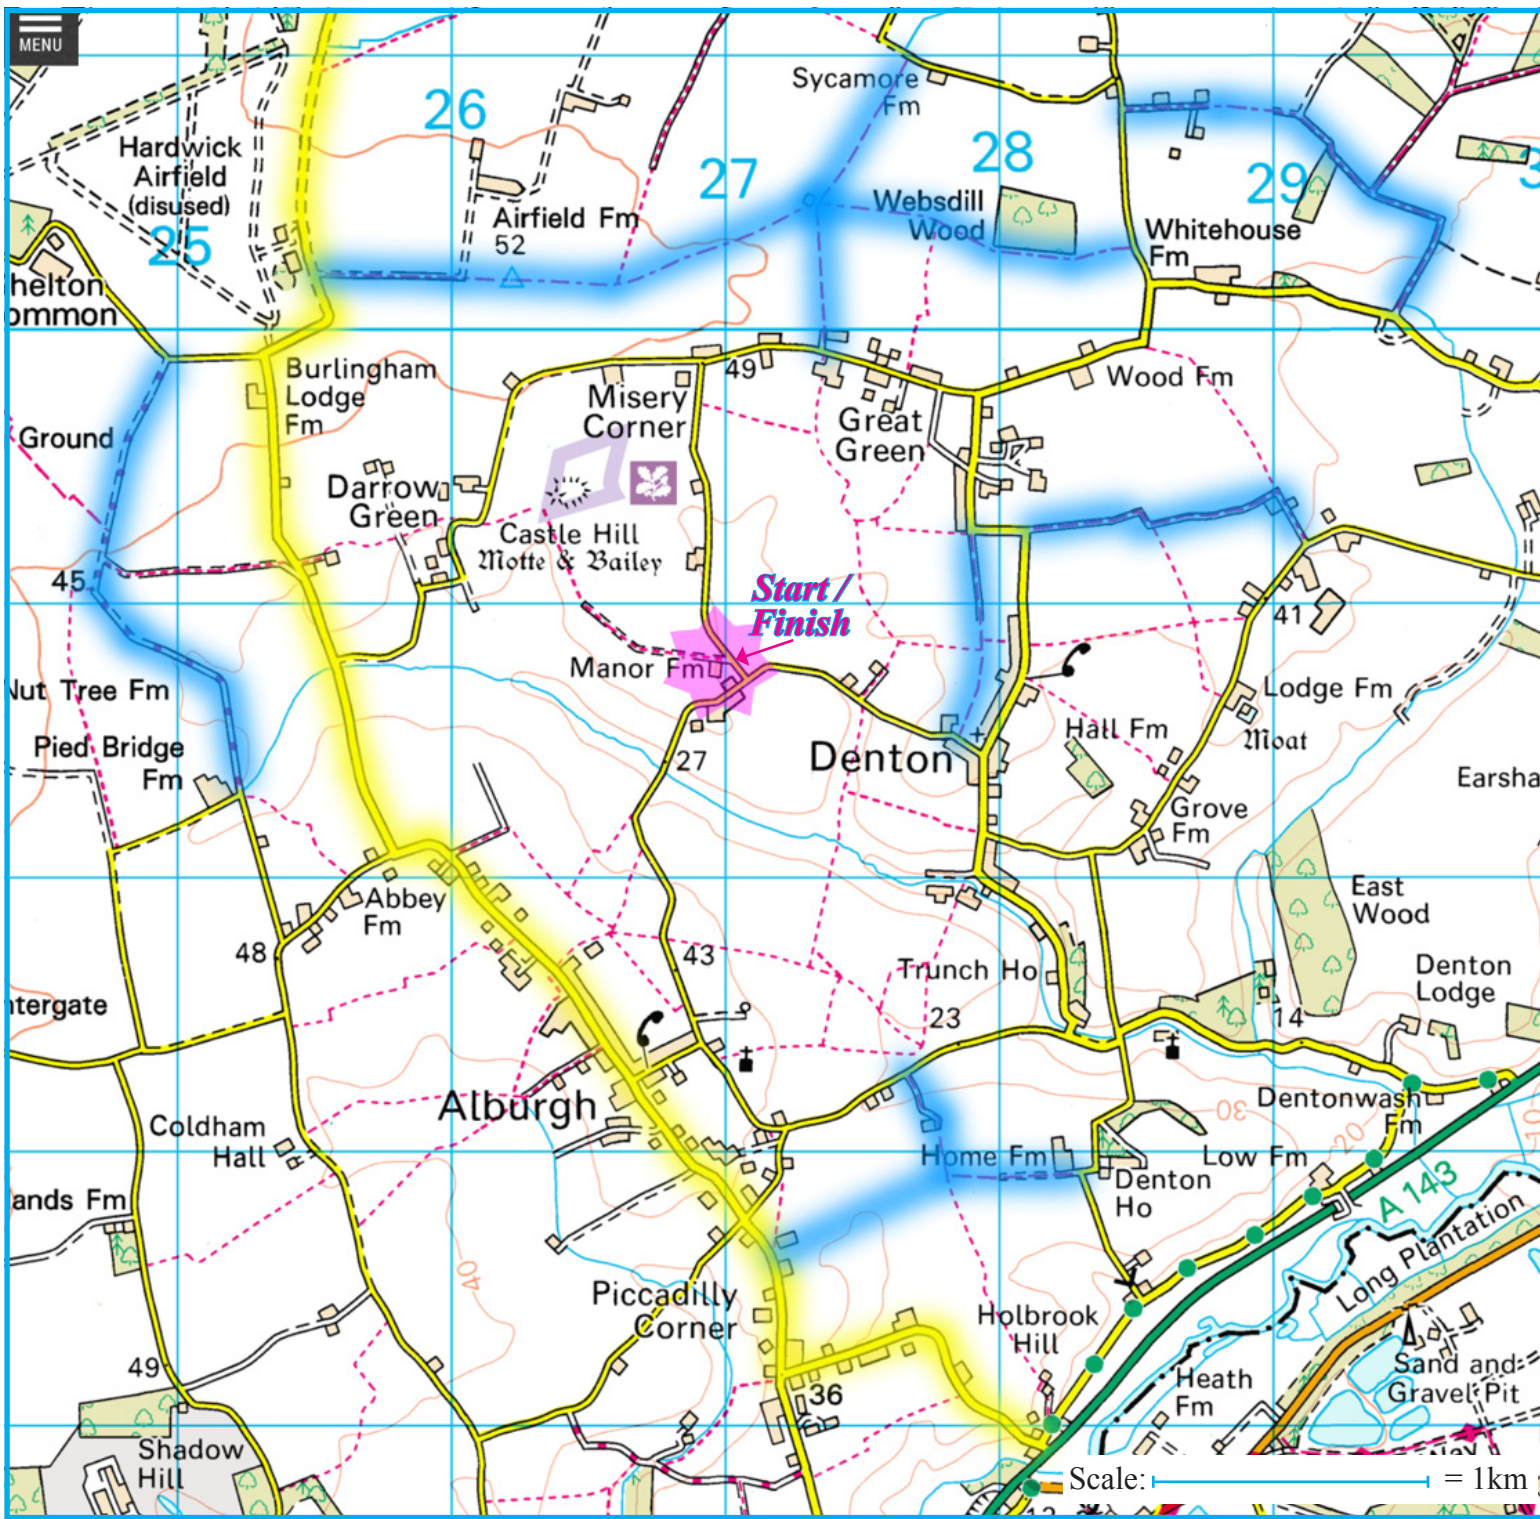

SATURDAY RIDE GUIDE

-  Bridleways
-  Faster road - carries more traffic

All roads unmarked are quiet roads.

Any problems, ring
01986 788630

Please ensure you are back by 4pm

Combine your ride with getting feed and bedding while you are here. Please allow 1 weeks notice for non-stock special feed orders.

£5 park & ride charge is redeemable against any purchase made whilst here.

This park and ride is only available on Saturdays.

All person's attending the ride do so at their own risk and assume their own insurance. All vehicles and personal belongings are left at owners risk.

you ride we provide!

Manor Farm, Denton, Nr Harleston, Norfolk IP20 0AX

www.fcsequestrian.co.uk